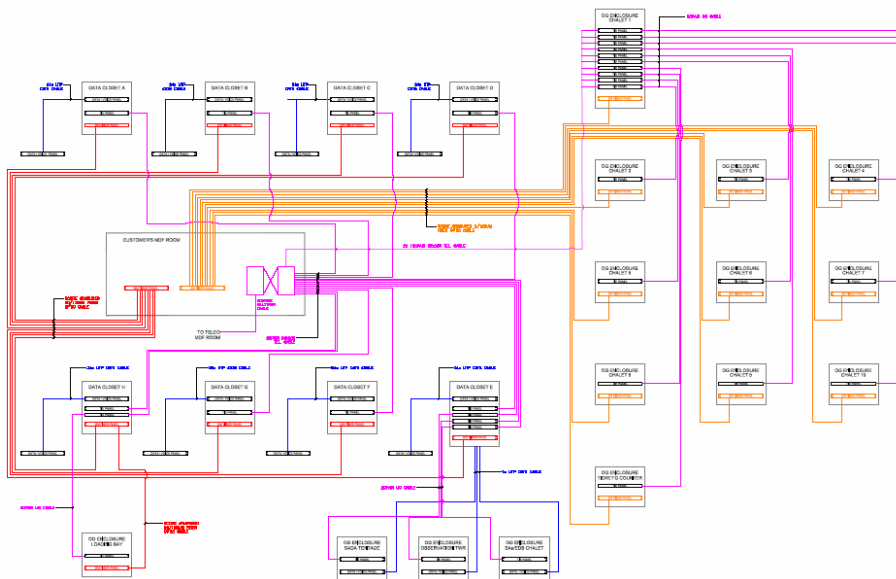

##### **●Purpose of the system installation**

In order to back up the infrastructure, star topology is implement to save and cut cost of the entire design, with additional hardware deployment for redundancy, propose of electro-galvanize cable trunking to prevent leakage of performance.

##### **●System's Feature**

- Generates wide coverage of data and voices structuring which covers 40,000 sqm indoor with multiple connectivity of 1024 points spread along the hall, transferring of up to 100Mbps throughput to each port. It is constructed with 34 units of Stack Intelligent Edge Switch and 6 units of Fiber Optical Core Switch LAN devices for

connecting branch network from 8 main closet points network and distributing 1024points of RF45 for data and voice.

- Inexpensive construction cost made over 100Mbps thru-put wired TCP connection.

Structuring cables works

Design Schematic

Switch Layout

●The main service available after structuring design implement

- Internet access for all RJ45 ports.
- VOIP points to all RJ45 access. (Provided by SAE in future)
- Internet surveillance security access for IP camera implementation.
- Wireless backend ready for WISP services.