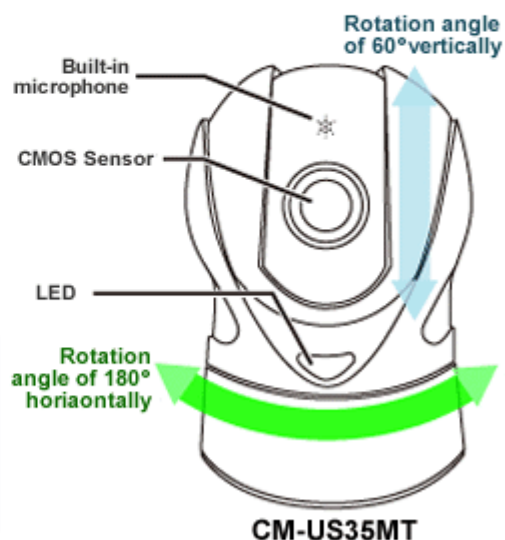

CM-US35MT

USB2.0 Face Tracking 350K pixels Web Camera

CM-US35MT is an automatic face-tracking and tilt capabilities web camera. Combined with its USB2.0 Hi-Speed delivers high quality pictures and video streams. Intelligent face-tracking, if you move, CM-US35MT will track your face and keep you in the picture. Built-in microphone let your voice heard clear. Wide angle lens that perfect for getting your friends and family in the video with you.

CMOS Lens

640x480 pix

4x digital zoom

Built-in MIC

Connection Sample

Easiest to talk with family and friends all over the world !

The face tracking function can automatically detect and panning/tilting the sensor to capture the motion on the screen. The built-in microphone and the most prevailing IM supporting that make users easy to chat with friends all over the world through Internet.

※ User's PC must equipped with a speaker.

Face Tracking !
No need to stay in front of the camera all the time, it can automatically track the object and change directions.

Specification

Model	CM-US35MT
Interface	USB1.1 /2.0
Sensor	1/4" CMOS Sensor
Effective Pixels	350K Pixels
Dynamic Preview Resolution	1280 x 960 ⚠
Static Photo Resolution	1280 x 960 ⚠
Max. Frame Rate	30fps in 640x480 resolution
Lens View angle (degree)	64°
Focus Method	Fix Focus
Focus Range	30cm to Infinity
White Balance	Auto
Auto Exposure (AE)	Auto
Gain compensation	Auto
Microphone	Built-in
LED	For preview indicator
USB cable length	150cm
USB Connector Type	Type A
Dimension	70(W) x 70(H) x 100(D)mm (USB cable excluded)
Weight	285g (USB cable included)
Operation environment	Temperature : 4 ~ 40 °C Humidity : 20 ~ 80% (non-condensing)
Supported Software	MSN, Yahoo Messenger, Skype
System Requirement	CPU: Pentium 4 1.4GHz or above 128 MB RAM 50MB Hard Disk free space USB1.1/ 2.0 port with 500mA power supply Windows 2000 / XP/ Vista
Power	Power Consumption: 1.45W Input Current: 290mA

⚠ Only USB2.0 can support to 1280 x 960 resolution.