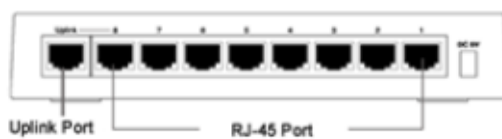

Product View

Rear View