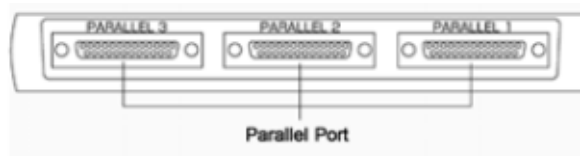

EMI	FCC Class A,CE
Packing List	Mini300plus, Setup Diskette x 2, User's Manual x 1, AC Adapter x 1,short extension cord x 1

*1The throughput reflects the measured maximum speed. The Mini300plus may or may not attain the maximum speed, depending on the actual network environment in which the Mini300plus is placed.

*2 HP Web JetAdmin works on Windows 2000, Windows NT, HP-UX, Solaris, Red Hat Linux, SuSE Linux.Use IE4.0 or greater, or Netscape 4.0 or greater.

HP Web JetAdmin Products [HP Customer Care Online](#)

Product View

Rear View