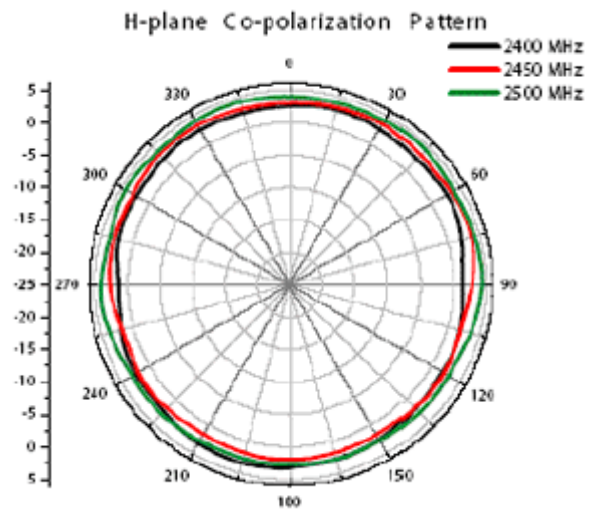

GW-50ANTPX

2.4GHz Desktop Type Indoor Omni-Directional 5dBi Gain Antenna

Product View

Specification

Model Number	GW-50ANTPX
Antenna Type	Desktop
Frequency Range	2.45GHz±50MHz
Peak Gain¹	5dBi
Average Peak Gain¹	4dBi
Polarization/Angle	Horizontal 360°
V.S.W.R.	2.0:1 Max
Impedance	50Ω
Connector	RP SMA plug
Cable	ULA-100, 60cm (Cable loss: 0.762dB)
Storage temperature	-10°C ~ 55°C
Operating Humidity	95% at 25°C
Radome Color	Blue/white
Radome Material	ABS
Base Color	Blue
Weight	TBD
Dimensions	60×158.5mm
Weight	100g