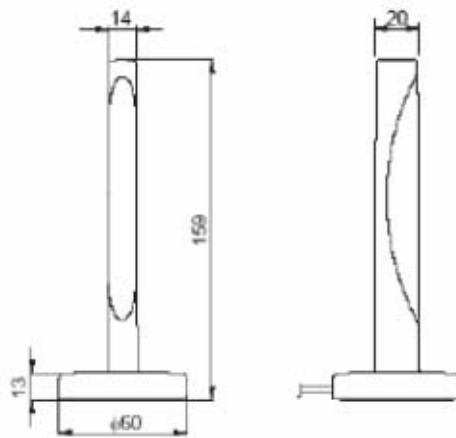

GW-50ANTPX

2.4GHz Desktop Type Indoor Omni-Directional 5dBi Gain Antenna

Product View

Specification

Model Number	GW-50ANTPX
Antenna Type	Desktop
Frequency Range	2.45GHz±50MHz
Peak Gain¹	5dBi
Average Peak Gain¹	4dBi
Polarization/Angle	Horizontal 360°
V.S.W.R.	2.0:1 Max
Impedance	50Ω
Connector	RP SMA plug
Cable	ULA-100, 60cm (Cable loss: 0.762dB)
Storage temperature	-10°C ~ 55°C
Operating Humidity	95% at 25°C
Radome Color	Blue/white
Radome Material	ABS
Base Color	Blue
Weight	TBD
Dimensions	60×158.5mm
Weight	100g