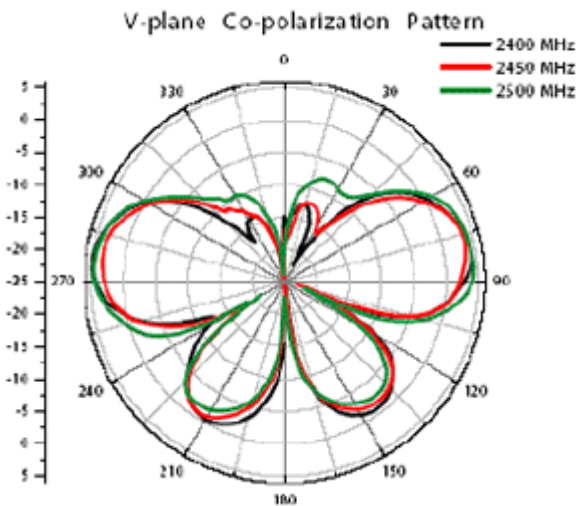

GW-50ANTPX

2.4GHz Desktop Type Indoor Omni-Directional 5dBi Gain Antenna

Product View

Specification

Model Number	GW-50ANTPX
Antenna Type	Desktop
Frequency Range	2.45GHz±50MHz
Peak Gain¹	5dBi
Average Peak Gain¹	4dBi
Polarization/Angle	Horizontal 360°
V.S.W.R.	2.0:1 Max
Impedance	50Ω
Connector	RP SMA plug
Cable	ULA-100, 60cm (Cable loss: 0.762dB)
Storage temperature	-10°C ~ 55°C
Operating Humidity	95% at 25°C
Radome Color	Blue/white
Radome Material	ABS
Base Color	Blue
Weight	TBD
Dimensions	60×158.5mm
Weight	100g